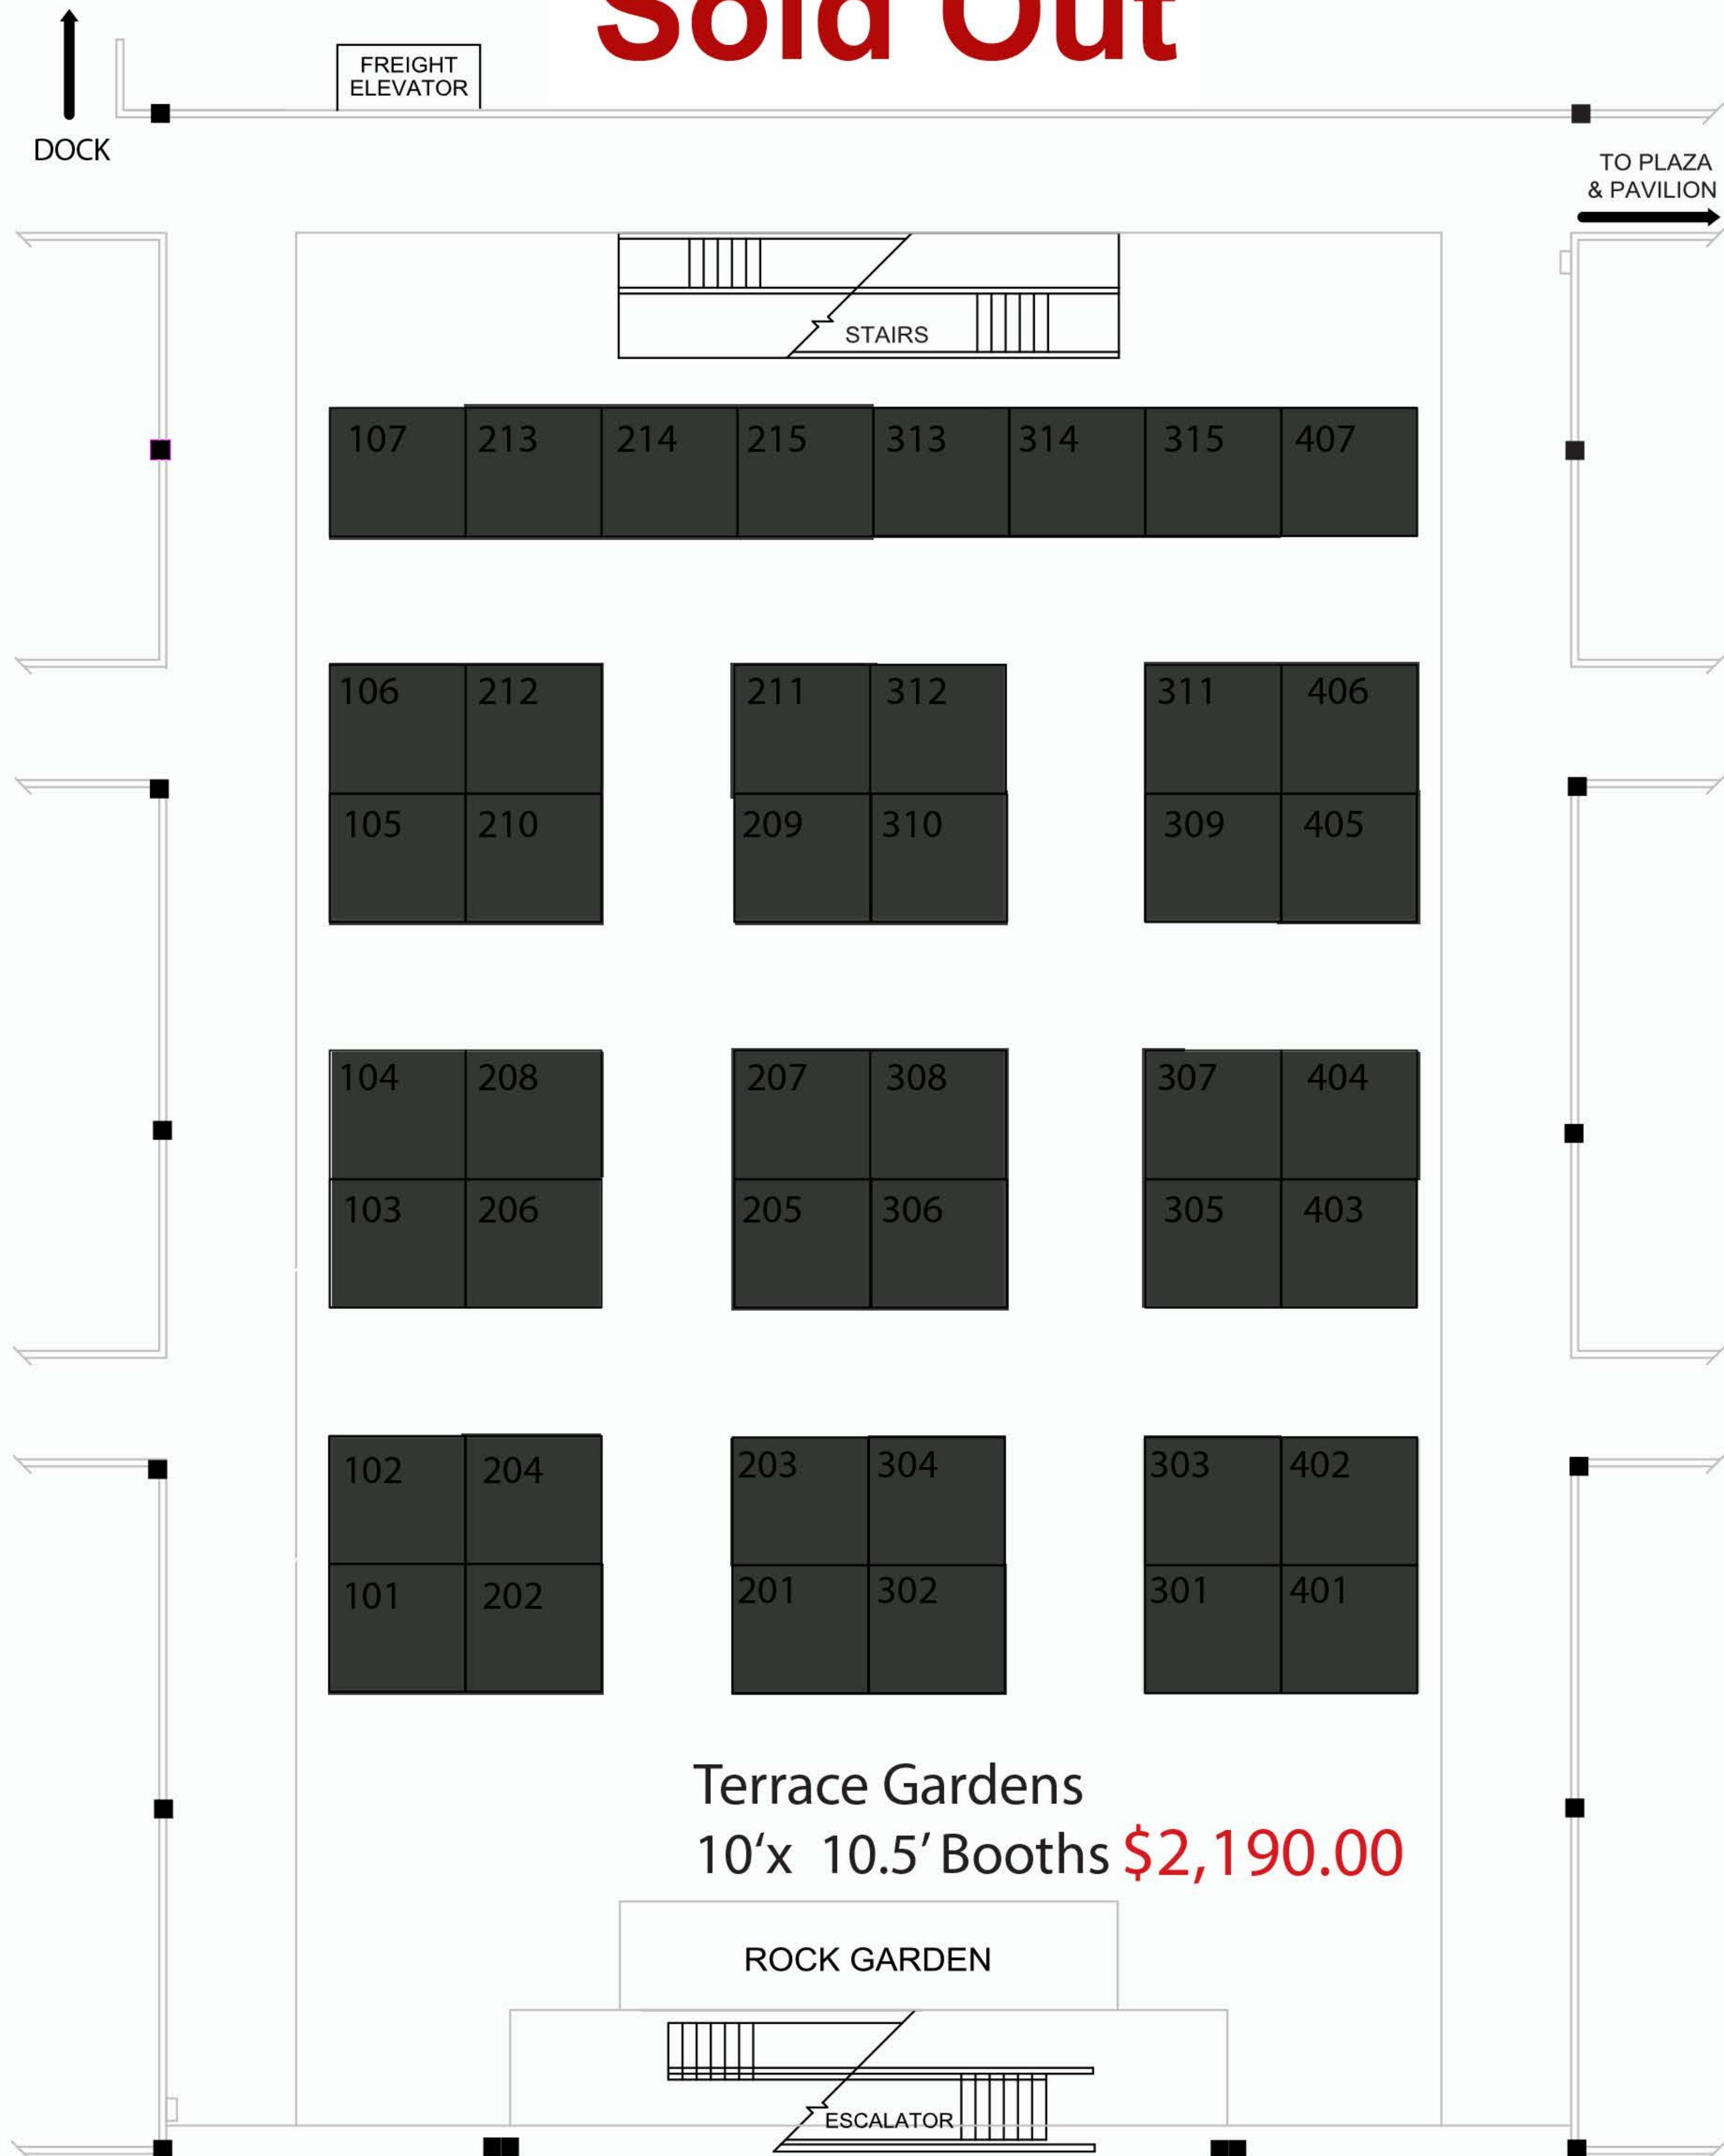

MART EXHIBITORS IN THE TERRACE GARDENS - FEB 21-25 (5 DAY SHOW)

Sold Out

ROCKY MOUNTAIN
GIFT SHOW
 AT THE DENVER MART

February 2019

TEMPORARY EXHIBITOR PACKET ONE

EXPO BUILDING:

FEB 22-25
(4 DAY SHOW)